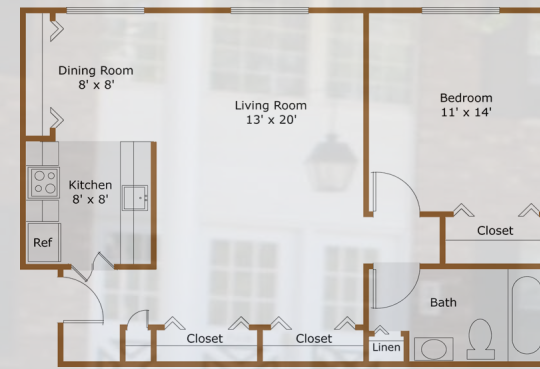

www.buckinghamsquareapartments.com
info@buckinghamsquareapartments.com

Expertly Managed By:

One Bedroom/One Bath Apartment Home
*800 Square Feet

\$ _____
\$ _____ w/ Balcony/Patio

Deluxe One Bedroom/One Bath
Apartment Home
*850 Square Feet