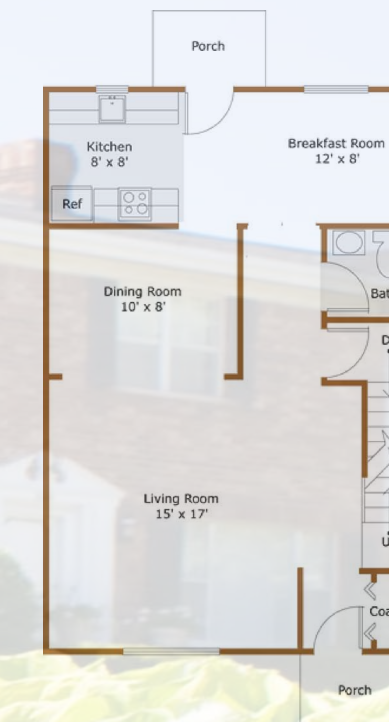

$ _____

Two Bedroom Town Home
One and Two Half Baths
Full Basement
*1257 Square Feet