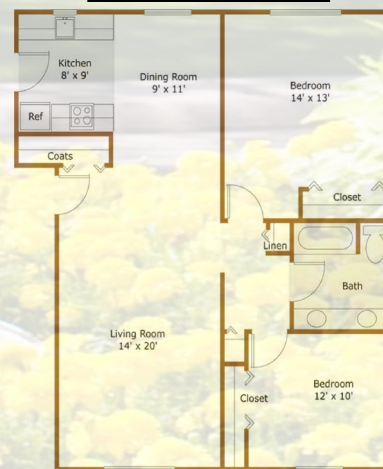

www.buckinghamsquareapartments.com
info@buckinghamsquareapartments.com

Expertly Managed By:

One Bedroom/One Bath Apartment Home
*800 Square Feet

\$ _____
\$ _____ w/ Balcony/Patio

Deluxe One Bedroom/One Bath
Apartment Home
*850 Square Feet

\$ _____

Two Bedroom Town Home
One and Two Half Baths
Full Basement
*1257 Square Feet

\$ _____

Two Bedroom/One Bath Apartment Home
*950 Square Feet

\$ _____

Two Bedroom/Two Bath Apartment Home
*1004 Square Feet

\$ _____

Three Bedroom Town Home
Two and One Half Baths
Full Basement
*1400 Square Feet

\$ _____

*(Apartment Room Sizes May Vary)