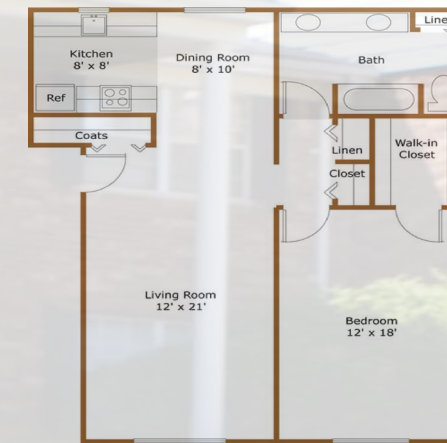

Two Bedroom/Two Bath Apartment Home
*1004 Square Feet

$ _____

Two Bedroom Town Home
One and Two Half Baths
Full Basement
*1257 Square Feet