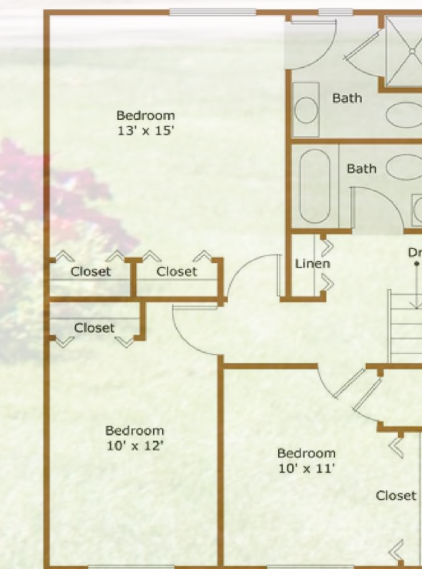

www.buckinghamsquareapartments.com
info@buckinghamsquareapartments.com

Expertly Managed By:

One Bedroom/One Bath Apartment Home
*800 Square Feet

\$ _____
\$ _____ w/ Balcony/Patio

Deluxe One Bedroom/One Bath
Apartment Home
*850 Square Feet

\$ _____

Two Bedroom Town Home
One and Two Half Baths
Full Basement
*1257 Square Feet

\$ _____

Two Bedroom/One Bath Apartment Home
*950 Square Feet

\$ _____

Two Bedroom/Two Bath Apartment Home
*1004 Square Feet

\$ _____

Three Bedroom Town Home
Two and One Half Baths
Full Basement
*1400 Square Feet

\$ _____

*(Apartment Room Sizes May Vary)