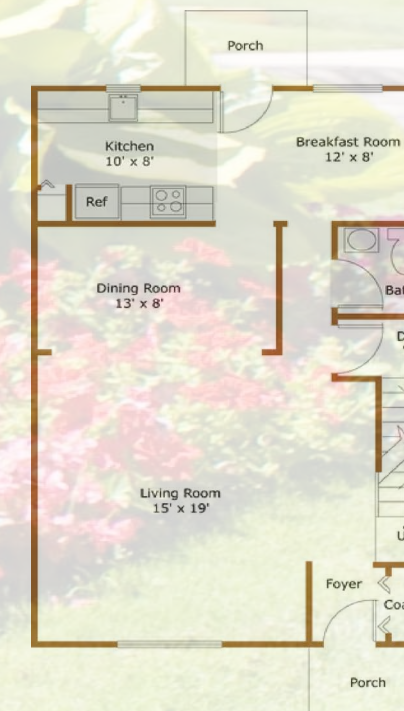

Three Bedroom Town Home
Two and One Half Baths
Full Basement
*1400 Square Feet

$ _____