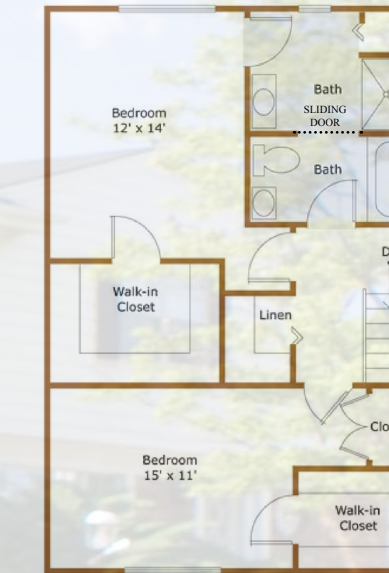

$ _____

Two Bedroom Town Home
One and Two Half Baths
Full Basement
*1257 Square Feet